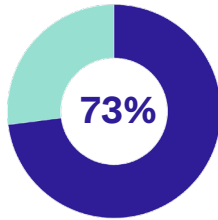

Tehama County

Incarceration at a glance

Of all counties in California in 2021, Tehama County has the **sixth highest** proportion of its residents in California state prisons.

Tehama County has:

- 1** county jail
- 0** state prisons
- 2** juvenile facilities

On an average day in 2021, there were 131 people in county jails and 302 people from Tehama County in the state prison system.

In 2021, law enforcement agencies made 1,852 arrests and 2,270 county jail admissions, and courts sentenced 153 people to state prison.

Looking across the system

Arrests

73 percent of all arrests in Tehama County in 2021 were for **misdemeanors**.

2.1x

On any given day in 2021, the **Black arrest rate was 2.1 times** the arrest rate of white people.

In 2021, Tehama County used 7% of its total general fund spending on the criminal legal system. That's \$1.3 million that could have been spent on the things proven to make communities safer: good schools, jobs, housing, and health care.